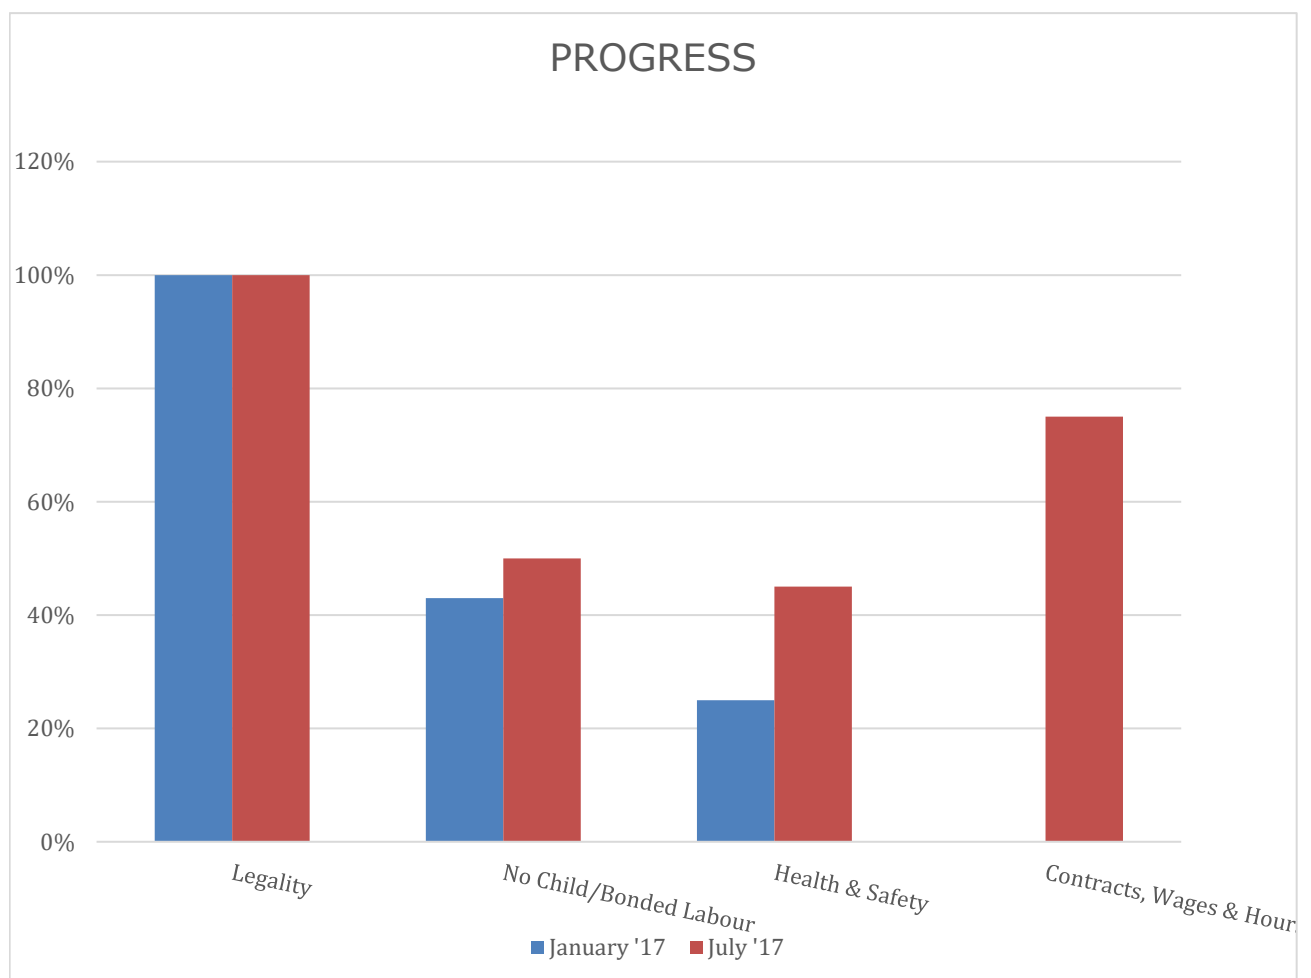

GRANITE FACTORY SUMMARY REPORT

Site working with TFT since: 2017

Baseline Assessment: January 2017

Follow Up visit: June 2017

July 2017